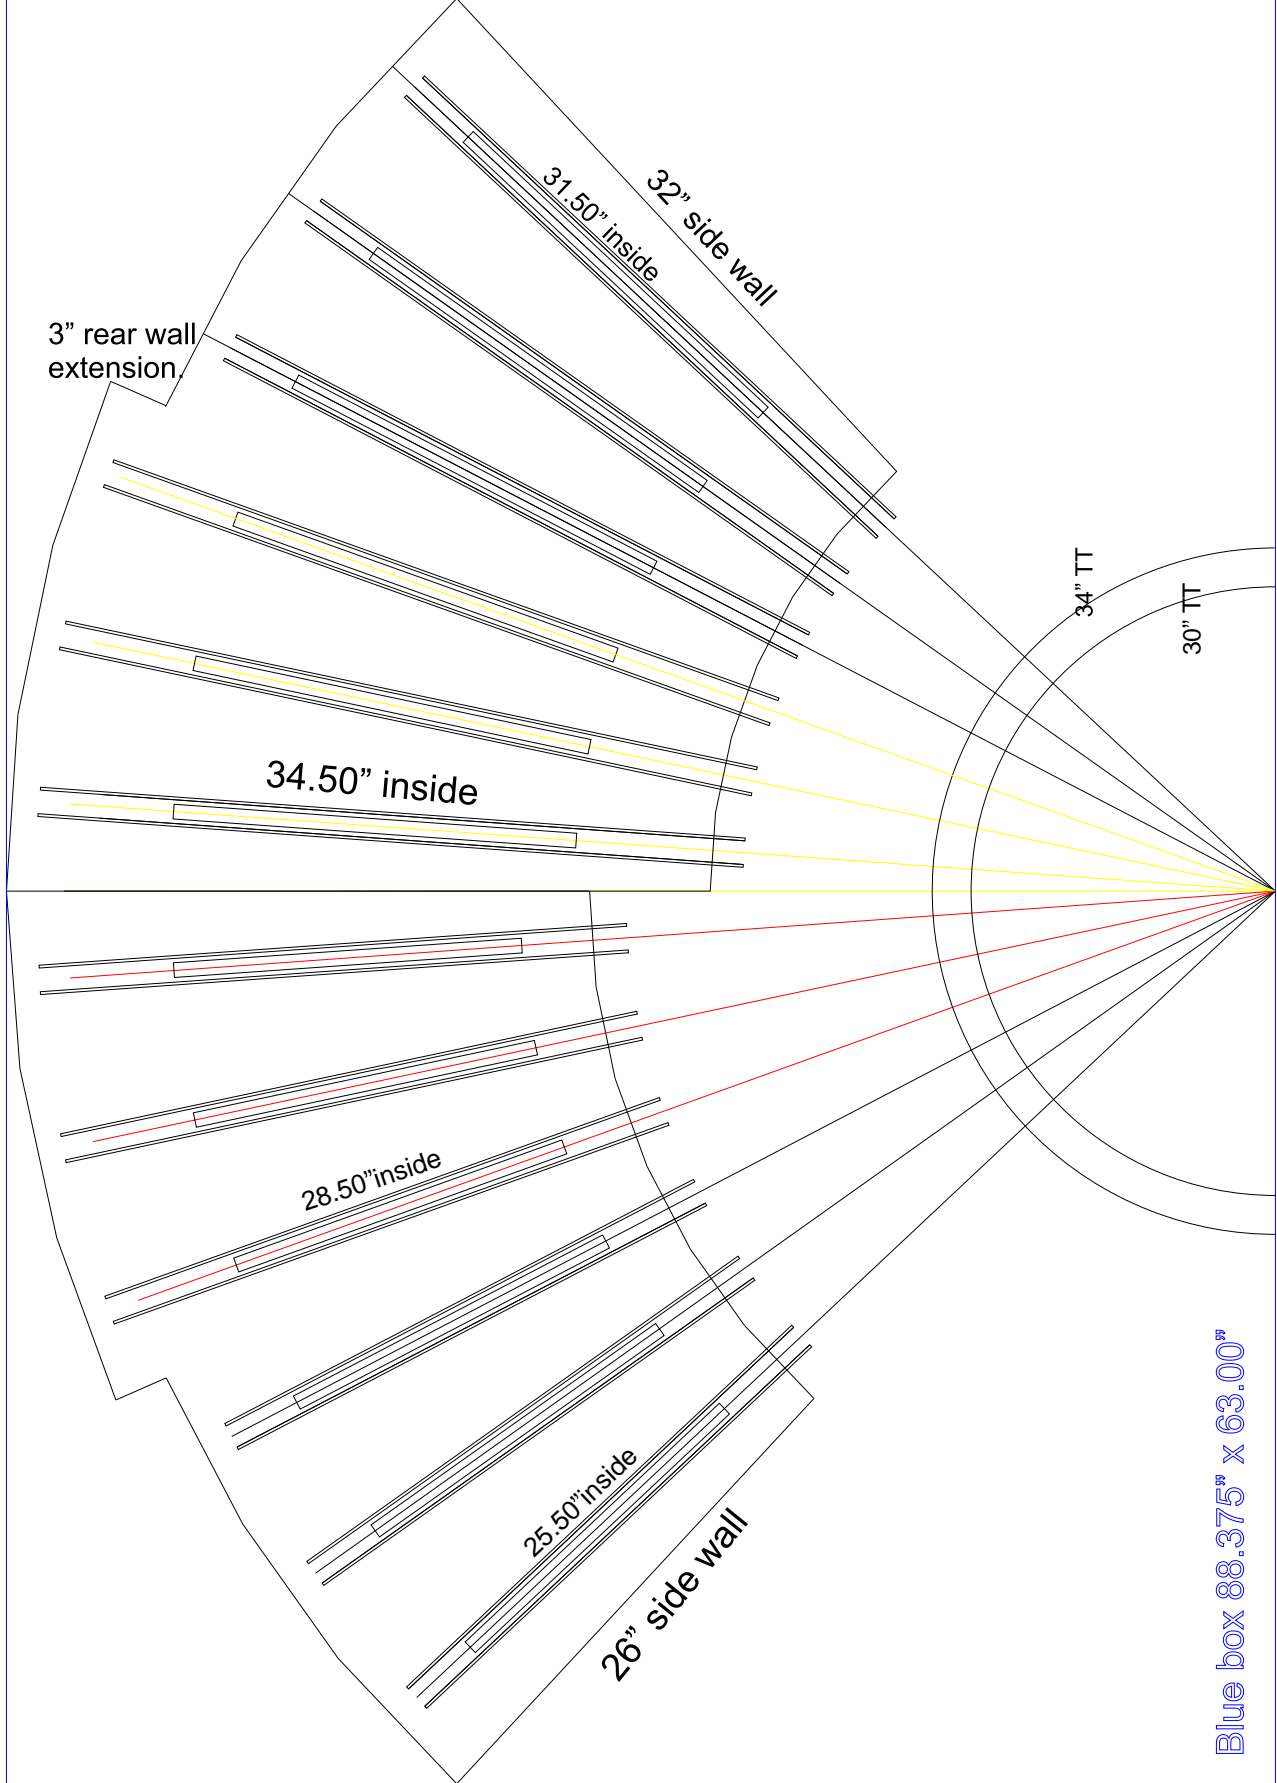

12 Stall w/3" rear wall extensions center 6 stalls

Blue box 88.375" x 63.00"