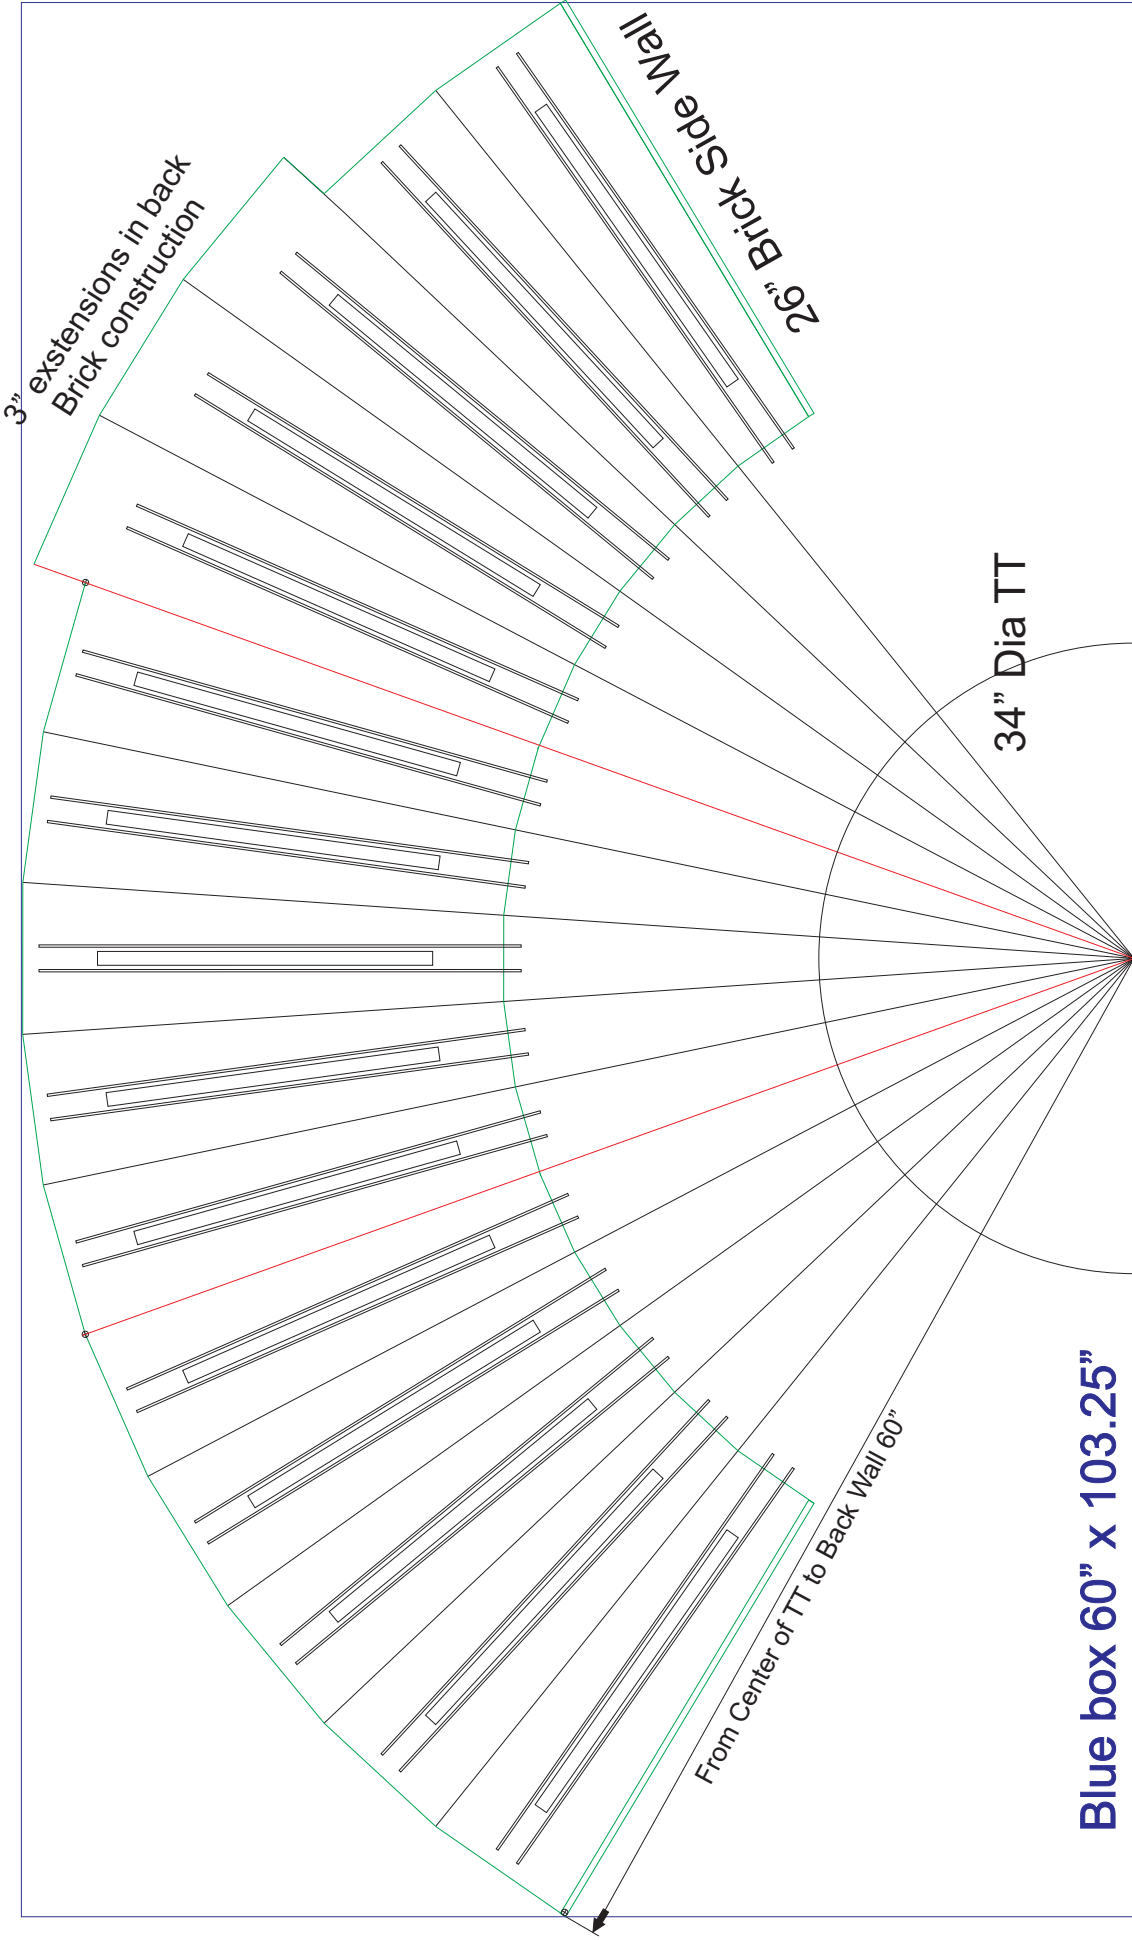

15 Stall O scale Round House

AltoonaModelWork
2172 Cross Cove Rd
Martinsburg, Pa.
814-793-7016