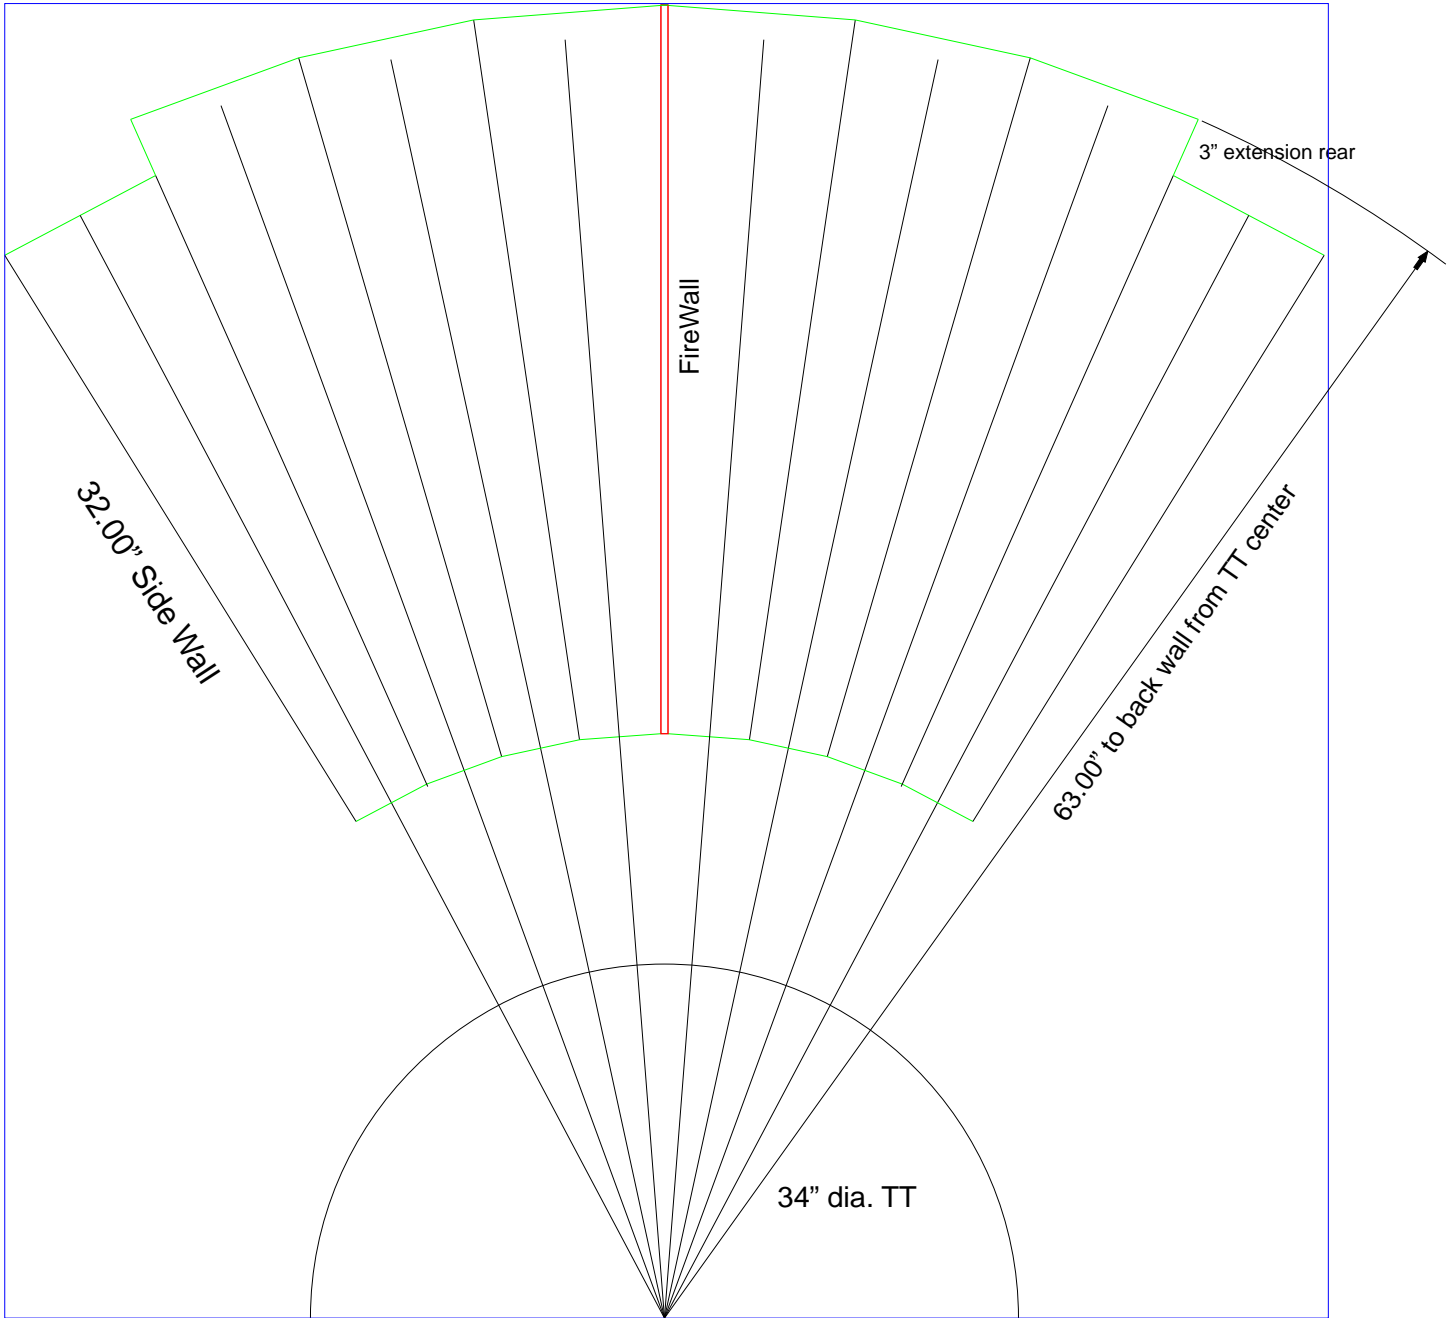

8 Stall O scale Round House

Blue Box 63" tall
x 63.56" wide