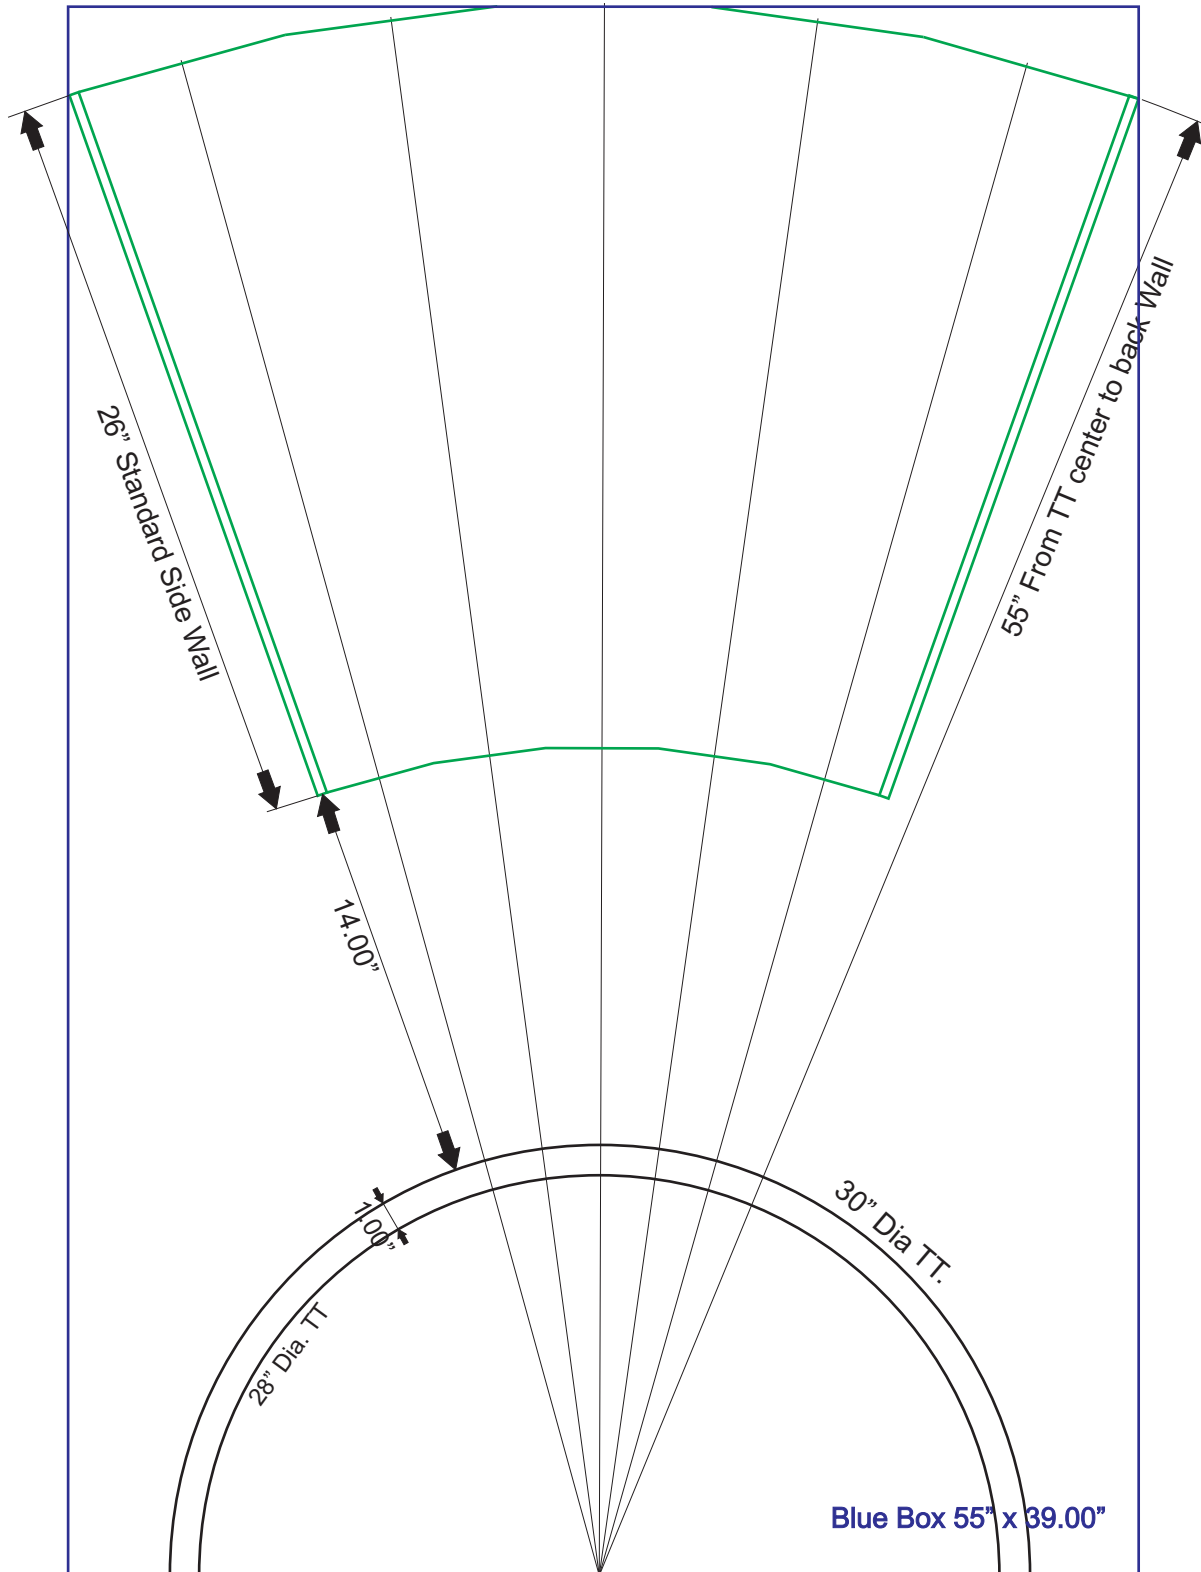

O scale Round House 55" to Back Wall Version.

Use 55" from center to back wall for smaller space. No front extensions but 3" can be added to back. Use 26-30" Diameter Turntable.